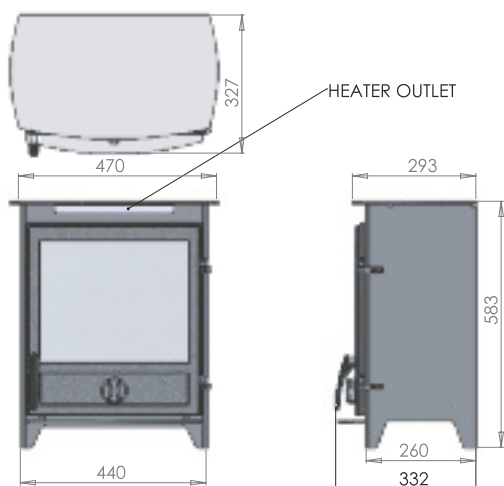

The stoves have an ultra-realistic flame effect thanks to the 3D Ecoflame™ from Charlton & Jenrick Ltd.

FP electric stove with square door

Dimensions & Specification

Product highlights

- Loose realistic log or coal fuel Bed
- Exciting realistic flame effect with 4 mood settings
- Remote control with timer and thermostat built in
- 2 generous heat settings Low 1kW and High 2kW
- Heavy duty steel construction
- Quality solid cast iron door